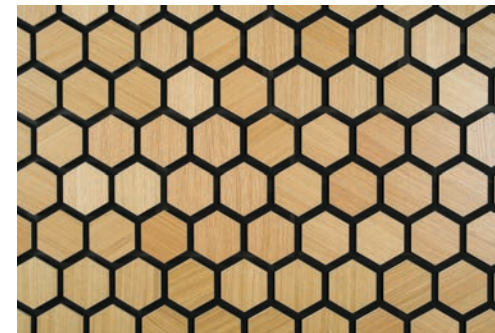

8000 ACOUSTICAL HEX