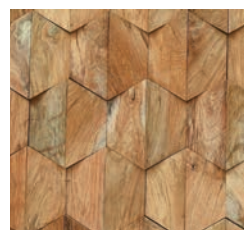

6006 ROOTWOOD DYED

6005 ROOTWOOD NATURAL

6008 BRANCHWOOD NATURAL

6009 HEXACOMB NATURAL

6013 PROSPERITY COCO

6012 PROSPERITY NATURAL

6013 PROSPERITY COCO

6009 HEXACOMB NATURAL

6010 HEXACOMB COCO

6011 BARKWOOD NATURAL

FINISH

Hexacomb Natural: Unfinished
 Hexacomb Coco: Pre-Stained
 Barkwood Natural: Unfinished
 Prosperity Natural: Unfinished
 Prosperity Coco: Pre-Stained

WIDTH/LENGTH